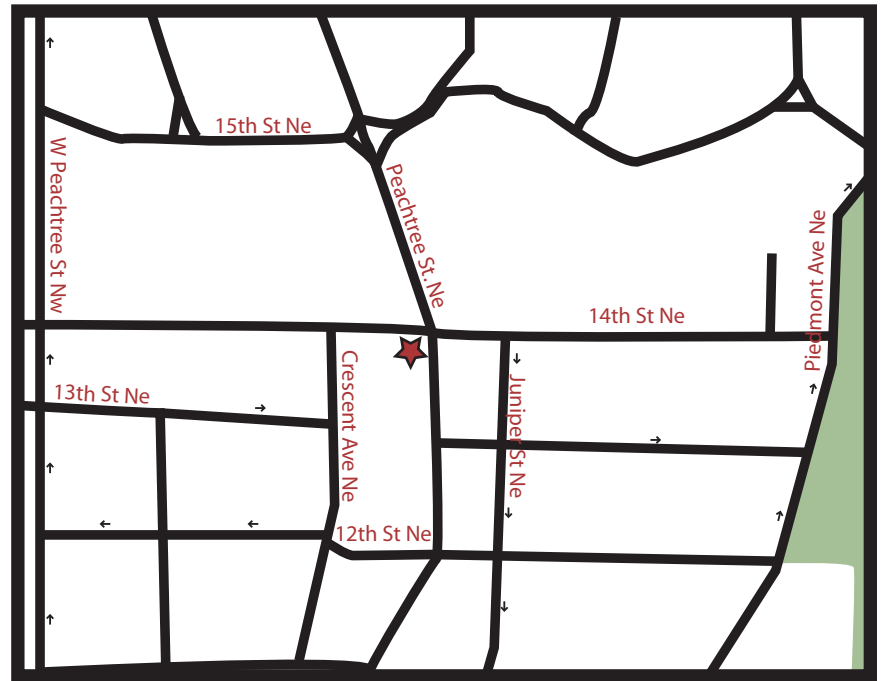

Directions to Our Office

Midtown Proscenium Suite 2200
1170 Peachtree Street NE
Atlanta GA 30309-7200

Phone: 678-347-2200
Fax: 678-347-2210

From I-75 Headed South:

Exit at 14th Street. Make a left onto 14th street. After passing the Marriott and the Four Seasons on the right, there will be access to the parking garage. The next light is Crescent Street, and you can turn right and then turn right again into the garage. The Proscenium is directly across the street.

From I-85 Headed South:

Exit at 14th Street and make a left onto 14th Street. After passing the Marriott and the Four Seasons on the right there will be access to the parking garage. The next light is Crescent Street, and you can turn right and then turn right again into the garage. The Proscenium is directly across the street.

From East or West of Downtown Atlanta:

Take I-20 toward Downtown Atlanta. Take I-75/I-85 North and follow directions from south of downtown Atlanta.

From South of Downtown Atlanta:

Take I-85/I-75 North through Atlanta. Exit at 10th Street/14th Street (#250). Continue straight off the exit to 14th Street then turn right. Access to the parking garage will be on the right just past the Marriott and Four Seasons. At the next light, Crescent Street, you can turn right and then right again into the garage. The Proscenium is directly across the street.

By MARTA:

Travel to the Arts Center (N-5). Follow the signs to West Peachtree Street. When you reach ground level, turn left to 14th Street, then left again towards Peachtree Street. The Proscenium will be on the right side of 14th Street at Crescent Street.